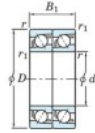

Deep groove ball bearing single row 7234-BDT-FY-JTEKT - 7234-BDT-FY-JTEKT

<https://www.123bearing.eu/bearing-housing/deep-groove-bearing/single-row/7234-bdt-fy-jtekt>

Boundary dimensions

Bearing No.	Boundary dimensions(mm)						Basic load ratings(kN)		Fatigue load factor		Limiting speeds(min-1)
	d	D	B	r1(mm)	r1(max)	Cr	Cor	Cu	f0	Grease lub.	
7234BDT FY	170	310	104	4	1.5	497	600	20	-	1400	

PRODUCT FEATURES

Brand	JTEKT
N° Ean13	3616060659286
Inside diameter	170 mm
Outside diameter	310 mm
Thickness	104 mm
Limiting speed	1400 rpm
Dynamic load	497 kN
Static load	600 kN
Packaging	1

contact@123bearing.eu

+33 359 36 04 90

CRT4 de Lesquin 60 Rue Du Haut De Sainghin 59273 Fretin FRANCE