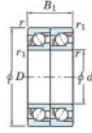

Deep groove ball bearing single row 7234-DT-FY-JTEKT - 7234-DT-FY-JTEKT

<https://www.123bearing.eu/bearing-housing/deep-groove-bearing/single-row/7234-dt-fy-jtekt>

Boundary dimensions

Bearing No.	Boundary dimensions(mm)					Basic load ratings(kN)		Fatigue load factor		Limiting speeds(min-1)
	d	D	B	r1(mm)	r2(mm)	C_r	C_{0r}	f₀	f₁	Grease/oil
7234DT FY	170	310	104	4	1.5	552	661	22	-	1800

PRODUCT FEATURES

Brand	JTEKT
N° Ean13	3616060659293
Inside diameter	170 mm
Outside diameter	310 mm
Thickness	104 mm
Limiting speed	1800 rpm
Dynamic load	552 kN
Static load	661 kN
Packaging	1

contact@123bearing.eu

+33 359 36 04 90

CRT4 de Lesquin 60 Rue Du Haut De Sainghin 59273 Fretin FRANCE