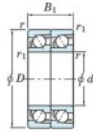

Deep groove ball bearing single row 7334-BDT-FY-JTEKT - 7334-BDT-FY-JTEKT

<https://www.123bearing.eu/bearing-housing/deep-groove-bearing/single-row/7334-bdt-fy-jtekt>

Boundary dimensions

Bearing No.	Boundary dimensions(mm)						Basic load ratings(kN)		Fatigue load factor		Limiting speeds(min-1)	
	d	D	B	r	r1	r1min	C	C0	60	60	Grease Lub	
7334BDT FY	170	360	144	4	1.5	721	888	28.2	-	-	1200	

PRODUCT FEATURES

Brand	JTEKT
N° Ean13	3616060659316
Inside diameter	170 mm
Inside diameter	6.693" inch
Outside diameter	360 mm
Outside diameter	14.173" inch
Thickness	144 mm
Thickness	5.669" inch
Limiting speed	1200 rpm
Dynamic load	721 kN
Static load	888 kN
Packaging	1

contact@123bearing.eu

+33 359 36 04 90

CRT4 de Lesquin 60 Rue Du Haut De Sainghin 59273 Fretin FRANCE