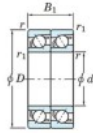

Deep groove ball bearing single row 7238-BDT-FY-JTEKT - 7238-BDT-FY-JTEKT

<https://www.123bearing.eu/bearing-housing/deep-groove-bearing/single-row/7238-bdt-fy-jtekt>

Boundary dimensions

Bearing No.	Boundary dimensions(mm)					Basic load ratings(kN)		Fatigue load limit(kN)	factor	Limiting speeds(min-1)
	d	D	B	r1min	r1max	Cr	C0r	C0i		
7238BDT FY	190	340	110	4	1.5	555	706	22.4	-	1200

PRODUCT FEATURES

Brand	JTEKT
N° Ean13	3616060659484
Inside diameter	190 mm
Outside diameter	340 mm
Thickness	110 mm
Limiting speed	1200 rpm
Dynamic load	555 kN
Static load	706 kN
Packaging	1

contact@123bearing.eu

+33 359 36 04 90

CRT4 de Lesquin 60 Rue Du Haut De Sainghin 59273 Fretin FRANCE