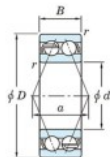

Deep groove ball bearing single row 3208-JTEKT - 3208-JTEKT

<https://www.123bearing.eu/bearing-housing/deep-groove-bearing/single-row/3208-jtekt>

Boundary dimensions

Angular Ball bearings - Double-row - Open

Bearing No.	Boundary dimensions(mm)				Basic load ratings(kN)		Fatigue load limit(kN)	Limiting speeds(min-1)
	d	D	B	r(min)	Cr	CDr	Cu	Grease lub.
3208	40	80	30.2	1.1	52.4	43.9	2.25	5000

PRODUCT FEATURES

Brand	JTEKT
N° Ean13	4549250123894
Inside diameter	40 mm
Outside diameter	80 mm
Thickness	30.2 mm
Limiting speed	5000 rpm
Dynamic load	52.4 kN
Static load	43.9 kN
Packaging	1

contact@123bearing.eu

+33 359 36 04 90