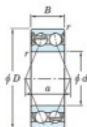

Deep groove ball bearing single row 5207-ZZ-JTEKT - 5207-ZZ-JTEKT

<https://www.123bearing.eu/bearing-housing/deep-groove-bearing/single-row/5207-zz-jtekt>

Boundary dimensions

Double row angular - Shielded ZZ

Bearing No.	Boundary dimensions(mm)				Basic load ratings(kN)		Fatigue load limit(kN)	Limiting speeds(min-1)
	d	D	B	r(min)	Cr	C0r	Cu	Grease lub.
5207 ZZ	35	72	27	1.1	39.7	24.6	1.25	5500

PRODUCT FEATURES

Brand	JTEKT
N° Ean13	3616060660602
Inside diameter	35 mm
Sealing	Shield on both sides
Outside diameter	72 mm
Thickness	27 mm
Limiting speed	5500 rpm
Dynamic load	39.7 kN
Static load	24.6 kN
Packaging	1