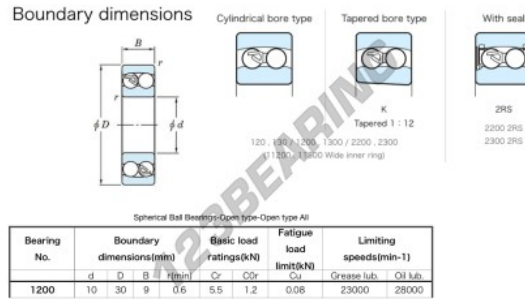

## Self aligning ball bearing 1200-JTEKT - 1200-JTEKT

<https://www.123bearing.eu/bearing-housing/deep-groove-bearing/sefl-aligning/1200-jtekt>

## PRODUCT FEATURES

Brand	JTEKT
N° Ean13	4549250086977
Inside diameter	10 mm
Outside diameter	30 mm
Thickness	9 mm
Limiting speed	23000 rpm
Dynamic load	5.5 kN
Static load	1.2 kN
Packaging	1
Standard	No standard