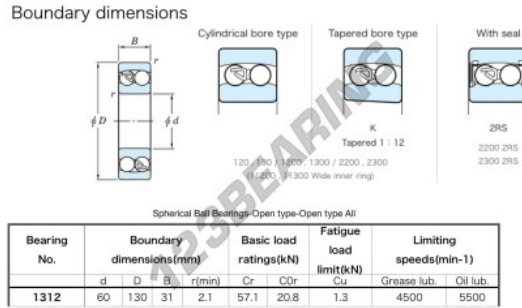

## Self aligning ball bearing 1312-JTEKT - 1312-JTEKT

<https://www.123bearing.eu/bearing-housing/deep-groove-bearing/sefl-aligning/1312-jtekt>

### PRODUCT FEATURES

Brand	JTEKT
N° Ean13	4549250088209
Inside diameter	60 mm
Outside diameter	130 mm
Thickness	31 mm
Limiting speed	4500 rpm
Dynamic load	57.1 kN
Static load	20.8 kN
Packaging	1

[contact@123bearing.eu](mailto:contact@123bearing.eu)