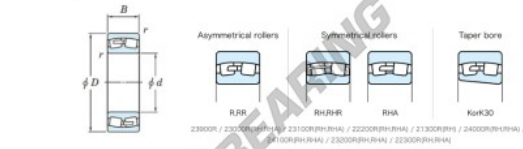

Deep groove ball bearing single row 22205-RZ-JTEKT - 22205-RZ-JTEKT

<https://www.123bearing.eu/bearing-housing/deep-groove-bearing/single-row/22205-rz-jtekt>

Boundary dimensions

Spherical roller bearings

Bearing No.	Boundary dimensions (mm)				Basic load ratings (kN)		Fatigue load limit (kN)	Limiting speeds (min-1)
	d	D	B	r (min)	C _r	C _{0r}	C _u	Grease lub.
22205RZ	25	52	18	1	56.8	48.1	3.9	9600

PRODUCT FEATURES

Brand	JTEKT
N° Ean13	4549250243240
Inside diameter	25 mm
Outside diameter	52 mm
Thickness	18 mm
Limiting speed	9600 rpm
Dynamic load	56 kN
Static load	48 kN
Packaging	1

contact@123bearing.eu

+33 359 36 04 90