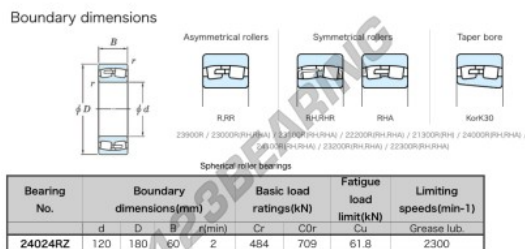

Deep groove ball bearing single row 24024-RZ-JTEKT - 24024-RZ-JTEKT

<https://www.123bearing.eu/bearing-housing/deep-groove-bearing/single-row/24024-rz-jtekt>

PRODUCT FEATURES

Brand	JTEKT
N° Ean13	3616060661890
Inside diameter	120 mm
Outside diameter	180 mm
Thickness	60 mm
Limiting speed	2300 rpm
Dynamic load	484 kN
Static load	709 kN
Packaging	1