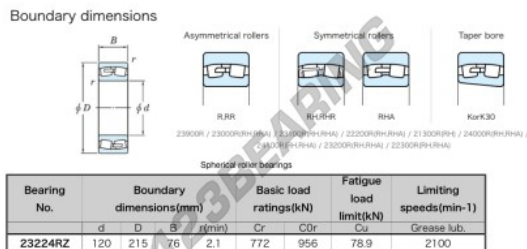

Deep groove ball bearing single row 23224-RZ-JTEKT - 23224-RZ-JTEKT

<https://www.123bearing.eu/bearing-housing/deep-groove-bearing/single-row/23224-rz-jtekt>

PRODUCT FEATURES

Brand	JTEKT
N° Ean13	4549250241383
Inside diameter	120 mm
Outside diameter	215 mm
Thickness	76 mm
Limiting speed	2100 rpm
Dynamic load	772 kN
Static load	956 kN
Packaging	1