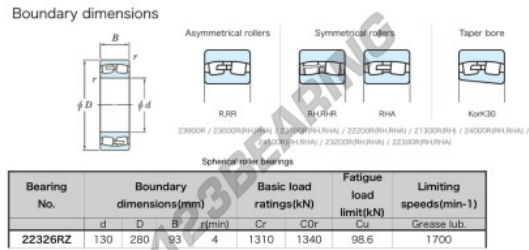

Deep groove ball bearing single row 22326-RZ-JTEKT - 22326-RZ-JTEKT

<https://www.123bearing.eu/bearing-housing/deep-groove-bearing/single-row/22326-rz-jtekt>

PRODUCT FEATURES

Brand	JTEKT
N° Ean13	3616060662002
Inside diameter	130 mm
Outside diameter	280 mm
Thickness	93 mm
Limiting speed	1700 rpm
Dynamic load	1310 kN
Static load	1340 kN
Packaging	1