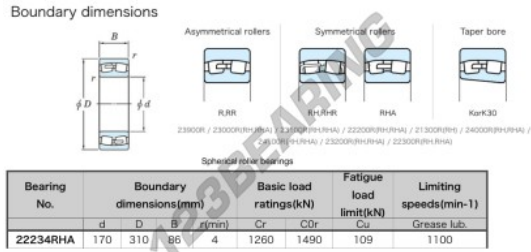

Deep groove ball bearing single row 22234-RHA-JTEKT - 22234-RHA-JTEKT

<https://www.123bearing.eu/bearing-housing/deep-groove-bearing/single-row/22234-rha-jtekt>

PRODUCT FEATURES

Brand	JTEKT
N° Ean13	3616060666512
Inside diameter	170 mm
Outside diameter	310 mm
Thickness	86 mm
Limiting speed	1100 rpm
Dynamic load	1260 kN
Static load	1490 kN
Packaging	1