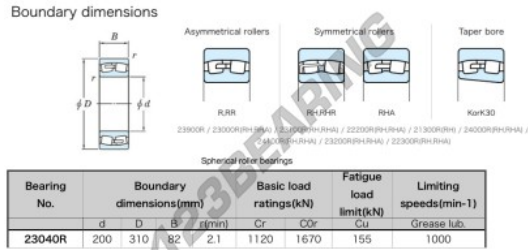

Deep groove ball bearing single row 23040-R-JTEKT - 23040-R-JTEKT

<https://www.123bearing.eu/bearing-housing/deep-groove-bearing/single-row/23040-r-jtekt>

PRODUCT FEATURES

Brand	JTEKT
N° Ean13	3616060670298
Inside diameter	200 mm
Outside diameter	310 mm
Thickness	82 mm
Limiting speed	1000 rpm
Dynamic load	1120 kN
Static load	1670 kN
Packaging	1