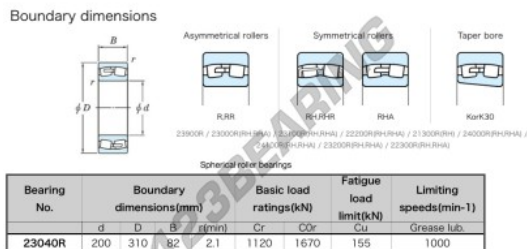

Deep groove ball bearing single row 23040-R-JTEKT - 23040-R-JTEKT

<https://www.123bearing.eu/bearing-housing/deep-groove-bearing/single-row/23040-r-jtekt>

PRODUCT FEATURES

Brand	JTEKT
N° Ean13	3616060670298
Inside diameter	200 mm
Outside diameter	310 mm
Thickness	82 mm
Limiting speed	1000 rpm
Dynamic load	1120 kN
Static load	1670 kN
Packaging	1