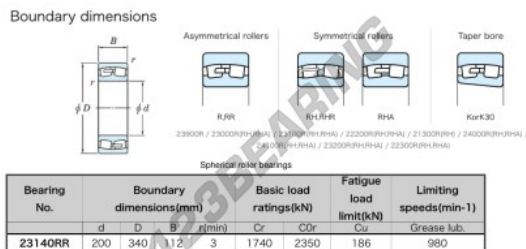

Deep groove ball bearing single row 23140-RR-JTEKT - 23140-RR-JTEKT

<https://www.123bearing.eu/bearing-housing/deep-groove-bearing/single-row/23140-rr-jtekt>

PRODUCT FEATURES

Brand	JTEKT
N° Ean13	3616060670342
Inside diameter	200 mm
Outside diameter	340 mm
Thickness	112 mm
Limiting speed	980 rpm
Dynamic load	1740 kN
Static load	2350 kN
Packaging	1