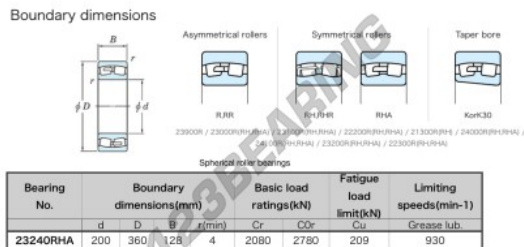

Deep groove ball bearing single row 23240-RHA-JTEKT - 23240-RHA-JTEKT

<https://www.123bearing.eu/bearing-housing/deep-groove-bearing/single-row/23240-rha-jtekt>

PRODUCT FEATURES

Brand	JTEKT
N° Ean13	3616060670434
Inside diameter	200 mm
Outside diameter	360 mm
Thickness	128 mm
Limiting speed	930 rpm
Weight	5790 g
Dynamic load	2080 kN
Static load	2780 kN
Packaging	1