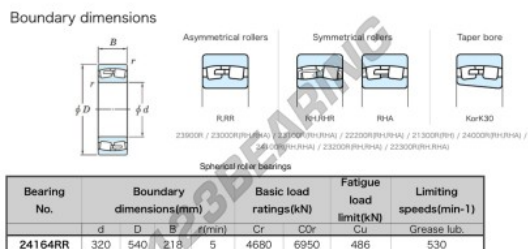

Deep groove ball bearing single row 24164-RR-JTEKT - 24164-RR-JTEKT

<https://www.123bearing.eu/bearing-housing/deep-groove-bearing/single-row/24164-rr-jtekt>

PRODUCT FEATURES

Brand	JTEKT
N° Ean13	3616060671608
Inside diameter	320 mm
Inside diameter	12.598" inch
Outside diameter	540 mm
Outside diameter	21.26" inch
Thickness	218 mm
Thickness	8.583" inch
Limiting speed	530 rpm
Dynamic load	4680 kN
Static load	6950 kN
Packaging	1