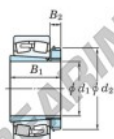

Spherical roller bearing

22205RZK-H305X-JTEKT - 22205RZK-H305X-JTEKT

https://www.123bearing.eu/bearing-housing/roller-bearing/spherical/22205rzk-h305x-jtekt

Boundary dimensions

Bearing No.	Boundary dimensions (mm)				Basic load ratings (kN)		Limiting speeds (min ⁻¹)	
	d1	D	B	r (max)	C _r	C _{0r}	Grease lub.	Oil lub.
22205RZK-H305X	20	52	18	1	56.8	48.1	9600	12600

PRODUCT FEATURES

Brand	JTEKT
N° Ean13	3616060789341
Inside diameter	20 mm
Outside diameter	52 mm
Thickness	18 mm
Limiting speed	9600 rpm
Dynamic load	56.8 kN
Static load	48.1 kN
Packaging	1

contact@123bearing.eu