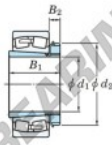

Spherical roller bearing 22309RZK-H2309X-JTEKT - 22309RZK-H2309X-JTEKT

<https://www.123bearing.eu/bearing-housing/roller-bearing/spherical/22309rzk-h2309x-jtekt>

Boundary dimensions

Bearing No.	Boundary dimensions (mm)				Basic load ratings (kN)		Limiting speeds (min ⁻¹)	
	d1	d2	B	r (mm)	C _r	C _{0r}	Grease lub.	Oil lub.
21309RZK-H309X	40	100	25	1.5	132	124	5000	6700

PRODUCT FEATURES

Brand	JTEKT
N° Ean13	3616060789457
Inside diameter	40 mm
Outside diameter	100 mm
Thickness	36 mm
Limiting speed	5100 rpm
Dynamic load	208 kN
Static load	183 kN
Packaging	1

contact@123bearing.eu