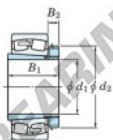

## Spherical roller bearing

### 22210RZK-H310X-JTEKT - 22210RZK-H310X-JTEKT

https://www.123bearing.eu/bearing-housing/roller-bearing/spherical/22210rzk-h310x-jtekt

Boundary dimensions

Bearing No.	Boundary dimensions (mm)			Basic load ratings (kN)		Limiting speeds (min <sup>-1</sup> )	
	d1	B	r (mm)	Cr	C0r	Grease lub.	Oil lub.
22210RZK-H310X	45	90	23	128	122	5400	7200

## PRODUCT FEATURES

Brand	JTEKT
N° Ean13	3616060789464
Inside diameter	45 mm
Inside diameter	1.772" inch
Outside diameter	90 mm
Outside diameter	3.543" inch
Thickness	23 mm
Thickness	0.906" inch
Limiting speed	5400 rpm
Dynamic load	128 kN
Static load	122 kN
Packaging	1