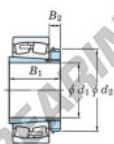

Spherical roller bearing 22311RZK-H2311X-JTEKT - 22311RZK-H2311X-JTEKT

<https://www.123bearing.eu/bearing-housing/roller-bearing/spherical/22311rzk-h2311x-jtekt>

Boundary dimensions

Bearing No.	Boundary dimensions (mm)			Basic load ratings (kN)	Limiting speeds (min. ⁻¹)		
	d1	D	B		Cr	C0r	Grease lub.
22311RZK-H2311X	50	120	43	296	264	4100	5500

PRODUCT FEATURES

Brand	JTEKT
N° Ean13	3616060789518
Inside diameter	50 mm
Inside diameter	1.969" inch
Outside diameter	120 mm
Outside diameter	4.724" inch
Thickness	43 mm
Thickness	1.693" inch
Limiting speed	4100 rpm
Dynamic load	296 kN
Static load	264 kN
Packaging	1