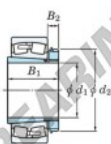

Spherical roller bearing 22312RZK-H2312X-JTEKT - 22312RZK-H2312X-JTEKT

<https://www.123bearing.eu/bearing-housing/roller-bearing/spherical/22312rzk-h2312x-jtekt>

Boundary dimensions

Bearing No.	Boundary dimensions (mm)				Basic load ratings (kN)		Limiting speeds (min. 1)	
	d1	D _o	B	r (mm)	C _r	C _{0r}	Grease lub.	Oil lub.
22312RZK-H2312X	55	130	46	2.1	354	334	3900	5100

PRODUCT FEATURES

Brand	JTEKT
N° Ean13	3616060789556
Inside diameter	55 mm
Outside diameter	130 mm
Thickness	46 mm
Limiting speed	3900 rpm
Dynamic load	354 kN
Static load	334 kN
Packaging	1

contact@123bearing.eu