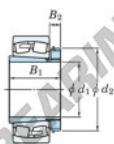

## Spherical roller bearing

### 22213RZK-H313X-JTEKT - 22213RZK-H313X-JTEKT

https://www.123bearing.eu/bearing-housing/roller-bearing/spherical/22213rzk-h313x-jtekt

Boundary dimensions

Bearing No.	Boundary dimensions (mm)				Bore load ratings (kN)		Limiting speeds (min <sup>-1</sup> )	
	d1	D	B	r (mm)	C <sub>r</sub>	C <sub>0r</sub>	Grease lub.	Oil lub.
22213RZK-H313X	60	120	31	1.5	222	211	4000	5200

## PRODUCT FEATURES

Brand	JTEKT
N° Ean13	3616060789563
Inside diameter	60 mm
Outside diameter	120 mm
Thickness	31 mm
Limiting speed	4000 rpm
Dynamic load	222 kN
Static load	211 kN
Packaging	1

[contact@123bearing.eu](mailto:contact@123bearing.eu)