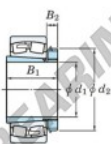

Spherical roller bearing 22313RZK-H2313X-JTEKT - 22313RZK-H2313X-JTEKT

<https://www.123bearing.eu/bearing-housing/roller-bearing/spherical/22313rzk-h2313x-jtekt>

Boundary dimensions

Bearing No.	Boundary dimensions (mm)			Basic load ratings (kN)			Limiting speeds (min ⁻¹)	
	d1	D	B	C _r	C _{0r}	Grease lub.	Oil lub.	
22313RZK-H2313X	60	140	48	382	360	3600	4700	

PRODUCT FEATURES

Brand	JTEKT
N° Ean13	3616060789587
Inside diameter	60 mm
Outside diameter	140 mm
Thickness	48 mm
Limiting speed	3600 rpm
Dynamic load	382 kN
Static load	360 kN
Packaging	1

contact@123bearing.eu