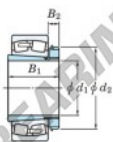

## Spherical roller bearing

### 22216RZK-H316X-JTEKT - 22216RZK-H316X-JTEKT

https://www.123bearing.eu/bearing-housing/roller-bearing/spherical/22216rzk-h316x-jtekt

Boundary dimensions

Bearing No.	Boundary dimensions (mm)				Basic load ratings (kN)		Limiting speeds (min <sup>-1</sup> )	
	d1	D	B	r (mm)	C <sub>r</sub>	C <sub>0r</sub>	Grease lub.	Oil lub.
22216RZK-H316X	65	160	55	2.1	492	473	3000	4100

## PRODUCT FEATURES

Brand	JTEKT
N° Ean13	3616060789631
Inside diameter	70 mm
Outside diameter	140 mm
Thickness	33 mm
Limiting speed	3300 rpm
Dynamic load	271 kN
Static load	271 kN
Packaging	1

[contact@123bearing.eu](mailto:contact@123bearing.eu)