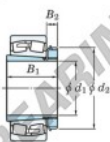

Spherical roller bearing 22316RZK-H2316X-JTEKT - 22316RZK-H2316X-JTEKT

<https://www.123bearing.eu/bearing-housing/roller-bearing/spherical/22316rzk-h2316x-jtekt>

Boundary dimensions

Bearing No.	Boundary dimensions (mm)			Basic load ratings (kN)			Limiting speeds (min ⁻¹)	
	d1	D	B	Cr	Cor	Grease lub.	Oil lub.	
22316RZK-H2316X	70	170	58	539	521	2900	2900	

PRODUCT FEATURES

Brand	JTEKT
N° Ean13	3616060789655
Inside diameter	70 mm
Outside diameter	170 mm
Thickness	58 mm
Limiting speed	2900 rpm
Dynamic load	539 kN
Static load	521 kN
Packaging	1

contact@123bearing.eu