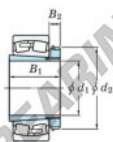

Spherical roller bearing

22219RZK-H319X-JTEKT - 22219RZK-H319X-JTEKT

https://www.123bearing.eu/bearing-housing/roller-bearing/spherical/22219rzk-h319x-jtekt

Boundary dimensions

PRODUCT FEATURES

Brand	JTEKT
N° Ean13	3616060789730
Inside diameter	85 mm
Outside diameter	170 mm
Thickness	43 mm
Limiting speed	2800 rpm
Dynamic load	417 kN
Static load	422 kN
Packaging	1

contact@123bearing.eu

+33 359 36 04 90

CRT4 de Lesquin 60 Rue Du Haut De Sainghin 59273 Fretin FRANCE