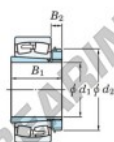

## Spherical roller bearing

### 2222RZK-H322X-JTEKT - 2222RZK-H322X-JTEKT

https://www.123bearing.eu/bearing-housing/roller-bearing/spherical/2222rzk-h322x-jtekt

Boundary dimensions

Bearing No.	Boundary dimensions (mm)				Basic load ratings (kN)		Limiting speeds (min <sup>-1</sup> )	
	d <sub>1</sub>	D	B	r (mm)	C <sub>r</sub>	C <sub>0r</sub>	Grease lub.	Oil lub.
2222RZK-H322X	100	200	53	2.1	612	642	2300	3000

## PRODUCT FEATURES

Brand	JTEKT
N° Ean13	3616060789839
Inside diameter	100 mm
Outside diameter	200 mm
Thickness	53 mm
Limiting speed	2300 rpm
Dynamic load	612 kN
Static load	642 kN
Packaging	1

[contact@123bearing.eu](mailto:contact@123bearing.eu)