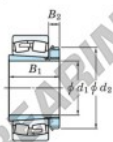

Spherical roller bearing 23024RZK-H3024X-JTEKT - 23024RZK-H3024X-JTEKT

<https://www.123bearing.eu/bearing-housing/roller-bearing/spherical/23024rzk-h3024x-jtekt>

Boundary dimensions

Bearing No.	Boundary dimensions (mm)				Basic load ratings (kN)		Limiting speeds (min ⁻¹)	
	d1	D	B	rim	C ₀	C _{0P}	Grease lub.	Oil lub.
23024RZK-H3024X	110	180	46	2	394	524	2300	3200

PRODUCT FEATURES

Brand	JTEKT
N° Ean13	3616060789877
Inside diameter	110 mm
Outside diameter	180 mm
Thickness	46 mm
Limiting speed	2300 rpm
Dynamic load	394 kN
Static load	524 kN
Packaging	1

contact@123bearing.eu