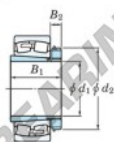

## Spherical roller bearing 23128RZK-H3128-JTEKT - 23128RZK-H3128-JTEKT

<https://www.123bearing.eu/bearing-housing/roller-bearing/spherical/23128rzk-h3128-jtekt>

Boundary dimensions

Bearing No.	Boundary dimensions (mm)				Basic load ratings (kN)		Limiting speeds (min./1)	
	d1	d2	B	B (mm)	Cr	Cor	Grease lub.	Oil lub.
23128RZK-H3128	115	225	93	4	1310	1340	1700	2200

### PRODUCT FEATURES

Brand	JTEKT
N° Ean13	3616060790873
Inside diameter	125 mm
Outside diameter	225 mm
Thickness	68 mm
Limiting speed	1900 rpm
Dynamic load	710 kN
Static load	940 kN
Packaging	1

[contact@123bearing.eu](mailto:contact@123bearing.eu)