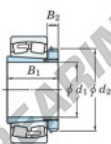

Spherical roller bearing 22228RZK-H3128-JTEKT - 22228RZK-H3128-JTEKT

<https://www.123bearing.eu/bearing-housing/roller-bearing/spherical/22228rzk-h3128-jtekt>

Boundary dimensions

Bearing No.	Boundary dimensions (mm)				Basic load ratings (kN)		Limiting speeds (min ⁻¹)	
	d1	D	B	rim)	Cr	CR	Grease lub.	Oil lub.
22228RZK-H3128	125	250	68	3	947	1030	1800	2300

PRODUCT FEATURES

Brand	JTEKT
N° Ean13	3616060790880
Inside diameter	125 mm
Outside diameter	250 mm
Thickness	68 mm
Limiting speed	1800 rpm
Dynamic load	947 kN
Static load	1030 kN
Packaging	1

contact@123bearing.eu