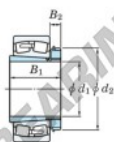

Spherical roller bearing 23228RZK-H2328-JTEKT - 23228RZK-H2328-JTEKT

<https://www.123bearing.eu/bearing-housing/roller-bearing/spherical/23228rzk-h2328-jtekt>

Boundary dimensions

Bearing No.	Boundary dimensions (mm)				Basic load ratings (kN)		Limiting speeds (min ⁻¹)	
	d1	D	B	(mm)	C _r	C _{0r}	Grease lub.	Oil lub.
23228RZK-H2328	125	250	88	3	1020	1290	1800	2300

PRODUCT FEATURES

Brand	JTEKT
N° Ean13	3616060790897
Inside diameter	125 mm
Inside diameter	4.921" inch
Outside diameter	250 mm
Outside diameter	9.843" inch
Thickness	88 mm
Thickness	3.465" inch
Limiting speed	1800 rpm
Dynamic load	1020 kN
Static load	1290 kN
Packaging	1