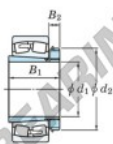

Spherical roller bearing 23030RZK-H3030-JTEKT - 23030RZK-H3030-JTEKT

<https://www.123bearing.eu/bearing-housing/roller-bearing/spherical/23030rzk-h3030-jtekt>

Boundary dimensions

Bearing No.	Boundary dimensions (mm)				Basic load ratings (kN)		Limiting speeds (min ⁻¹)	
	d1	D	B	r (max)	Cr	Cor	Grease lub.	Oil lub.
23030RZK-H3030	135	225	56	2.1	579	797	1900	2500

PRODUCT FEATURES

Brand	JTEKT
N° Ean13	3616060790910
Inside diameter	135 mm
Outside diameter	225 mm
Thickness	56 mm
Limiting speed	1900 rpm
Dynamic load	579 kN
Static load	797 kN
Packaging	1

contact@123bearing.eu