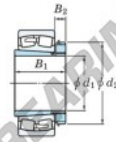

Spherical roller bearing 23030RZK-H3030-JTEKT - 23030RZK-H3030-JTEKT

<https://www.123bearing.eu/bearing-housing/roller-bearing/spherical/23030rzk-h3030-jtekt>

Boundary dimensions

Bearing No.	Boundary dimensions (mm)				Basic load ratings (kN)		Limiting speeds (min ⁻¹)	
	d1	D	B	r (mm)	Cr	Cor	Grease lub.	Oil lub.
23030RZK-H3030	135	225	56	2.1	579	797	1900	2500

PRODUCT FEATURES

Brand	JTEKT
N° Ean13	3616060790910
Inside diameter	135 mm
Outside diameter	225 mm
Thickness	56 mm
Limiting speed	1900 rpm
Dynamic load	579 kN
Static load	797 kN
Packaging	1

contact@123bearing.eu