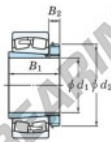

## Spherical roller bearing 23030RZK-H3030-JTEKT - 23030RZK-H3030-JTEKT

<https://www.123bearing.eu/bearing-housing/roller-bearing/spherical/23030rzk-h3030-jtekt>

Boundary dimensions

Bearing No.	Boundary dimensions (mm)				Basic load ratings (kN)		Limiting speeds (min <sup>-1</sup> )	
	d1	D	B	r (mm)	Cr	Cor	Grease lub.	Oil lub.
23030RZK-H3030	135	225	56	2.1	579	797	1900	2500

## PRODUCT FEATURES

Brand	JTEKT
N° Ean13	3616060790910
Inside diameter	135 mm
Outside diameter	225 mm
Thickness	56 mm
Limiting speed	1900 rpm
Dynamic load	579 kN
Static load	797 kN
Packaging	1

[contact@123bearing.eu](mailto:contact@123bearing.eu)