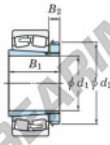

## Spherical roller bearing 23030RZK-H3030-JTEKT - 23030RZK-H3030-JTEKT

<https://www.123bearing.eu/bearing-housing/roller-bearing/spherical/23030rzk-h3030-jtekt>

Boundary dimensions

Bearing No.	Boundary dimensions (mm)				Basic load ratings (kN)		Limiting speeds (min <sup>-1</sup> )	
	d1	D	B	r (mm)	Cr	Cor	Grease lub.	Oil lub.
23030RZK-H3030	135	225	56	2.1	579	797	1900	2500

## PRODUCT FEATURES

Brand	JTEKT
N° Ean13	3616060790910
Inside diameter	135 mm
Outside diameter	225 mm
Thickness	56 mm
Limiting speed	1900 rpm
Dynamic load	579 kN
Static load	797 kN
Packaging	1

[contact@123bearing.eu](mailto:contact@123bearing.eu)