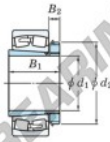

Spherical roller bearing 23030RZK-H3030-JTEKT - 23030RZK-H3030-JTEKT

<https://www.123bearing.eu/bearing-housing/roller-bearing/spherical/23030rzk-h3030-jtekt>

Boundary dimensions

Bearing No.	Boundary dimensions (mm)				Basic load ratings (kN)		Limiting speeds (min ⁻¹)	
	d1	D	B	r (mm)	Cr	Cor	Grease lub.	Oil lub.
23030RZK-H3030	135	225	56	2.1	579	797	1900	2500

PRODUCT FEATURES

Brand	JTEKT
N° Ean13	3616060790910
Inside diameter	135 mm
Outside diameter	225 mm
Thickness	56 mm
Limiting speed	1900 rpm
Dynamic load	579 kN
Static load	797 kN
Packaging	1

contact@123bearing.eu