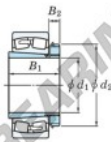

## Spherical roller bearing 23030RZK-H3030-JTEKT - 23030RZK-H3030-JTEKT

<https://www.123bearing.eu/bearing-housing/roller-bearing/spherical/23030rzk-h3030-jtekt>

Boundary dimensions

Bearing No.	Boundary dimensions (mm)				Basic load ratings (kN)		Limiting speeds (min <sup>-1</sup> )	
	d1	D	B	r (max)	Cr	Cor	Grease lub.	Oil lub.
23030RZK-H3030	135	225	56	2.1	579	797	1900	2500

## PRODUCT FEATURES

Brand	JTEKT
N° Ean13	3616060790910
Inside diameter	135 mm
Outside diameter	225 mm
Thickness	56 mm
Limiting speed	1900 rpm
Dynamic load	579 kN
Static load	797 kN
Packaging	1

[contact@123bearing.eu](mailto:contact@123bearing.eu)