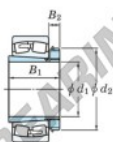

Spherical roller bearing 23030RZK-H3030-JTEKT - 23030RZK-H3030-JTEKT

<https://www.123bearing.eu/bearing-housing/roller-bearing/spherical/23030rzk-h3030-jtekt>

Boundary dimensions

Bearing No.	Boundary dimensions (mm)				Basic load ratings (kN)		Limiting speeds (min ⁻¹)	
	d1	D	B	r (mm)	Cr	Cor	Grease lub.	Oil lub.
23030RZK-H3030	135	225	56	2.1	579	797	1900	2500

PRODUCT FEATURES

Brand	JTEKT
N° Ean13	3616060790910
Inside diameter	135 mm
Outside diameter	225 mm
Thickness	56 mm
Limiting speed	1900 rpm
Dynamic load	579 kN
Static load	797 kN
Packaging	1

contact@123bearing.eu