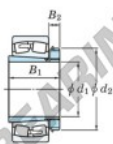

Spherical roller bearing 23030RZK-H3030-JTEKT - 23030RZK-H3030-JTEKT

<https://www.123bearing.eu/bearing-housing/roller-bearing/spherical/23030rzk-h3030-jtekt>

Boundary dimensions

Bearing No.	Boundary dimensions (mm)				Basic load ratings (kN)		Limiting speeds (min ⁻¹)	
	d1	D	B	r (mm)	Cr	Cor	Grease lub.	Oil lub.
23030RZK-H3030	135	225	56	2.1	579	797	1900	2500

PRODUCT FEATURES

Brand	JTEKT
N° Ean13	3616060790910
Inside diameter	135 mm
Outside diameter	225 mm
Thickness	56 mm
Limiting speed	1900 rpm
Dynamic load	579 kN
Static load	797 kN
Packaging	1

contact@123bearing.eu