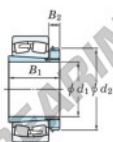

## Spherical roller bearing 23030RZK-H3030-JTEKT - 23030RZK-H3030-JTEKT

<https://www.123bearing.eu/bearing-housing/roller-bearing/spherical/23030rzk-h3030-jtekt>

Boundary dimensions

Bearing No.	Boundary dimensions (mm)				Basic load ratings (kN)		Limiting speeds (min <sup>-1</sup> )	
	d1	D	B	r (mm)	Cr	Cor	Grease lub.	Oil lub.
23030RZK-H3030	135	225	56	2.1	579	797	1900	2500

## PRODUCT FEATURES

Brand	JTEKT
N° Ean13	3616060790910
Inside diameter	135 mm
Outside diameter	225 mm
Thickness	56 mm
Limiting speed	1900 rpm
Dynamic load	579 kN
Static load	797 kN
Packaging	1

[contact@123bearing.eu](mailto:contact@123bearing.eu)