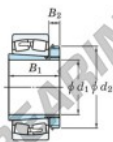

Spherical roller bearing 23030RZK-H3030-JTEKT - 23030RZK-H3030-JTEKT

<https://www.123bearing.eu/bearing-housing/roller-bearing/spherical/23030rzk-h3030-jtekt>

Boundary dimensions

Bearing No.	Boundary dimensions (mm)				Basic load ratings (kN)		Limiting speeds (min ⁻¹)	
	d1	D	B	r (mm)	Cr	Cor	Grease lub.	Oil lub.
23030RZK-H3030	135	225	56	2.1	579	797	1900	2500

PRODUCT FEATURES

Brand	JTEKT
N° Ean13	3616060790910
Inside diameter	135 mm
Outside diameter	225 mm
Thickness	56 mm
Limiting speed	1900 rpm
Dynamic load	579 kN
Static load	797 kN
Packaging	1

contact@123bearing.eu