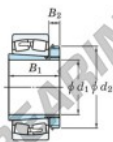

## Spherical roller bearing 23030RZK-H3030-JTEKT - 23030RZK-H3030-JTEKT

<https://www.123bearing.eu/bearing-housing/roller-bearing/spherical/23030rzk-h3030-jtekt>

Boundary dimensions

Bearing No.	Boundary dimensions (mm)				Basic load ratings (kN)		Limiting speeds (min <sup>-1</sup> )	
	d1	D	B	r (max)	Cr	Cor	Grease lub.	Oil lub.
23030RZK-H3030	135	225	56	2.1	579	797	1900	2500

## PRODUCT FEATURES

Brand	JTEKT
N° Ean13	3616060790910
Inside diameter	135 mm
Outside diameter	225 mm
Thickness	56 mm
Limiting speed	1900 rpm
Dynamic load	579 kN
Static load	797 kN
Packaging	1

[contact@123bearing.eu](mailto:contact@123bearing.eu)