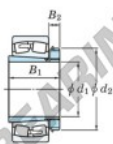

## Spherical roller bearing 23030RZK-H3030-JTEKT - 23030RZK-H3030-JTEKT

<https://www.123bearing.eu/bearing-housing/roller-bearing/spherical/23030rzk-h3030-jtekt>

Boundary dimensions

Bearing No.	Boundary dimensions (mm)				Basic load ratings (kN)		Limiting speeds (min <sup>-1</sup> )	
	d1	D	B	r (mm)	Cr	Cor	Grease lub.	Oil lub.
23030RZK-H3030	135	225	56	2.1	579	797	1900	2500

## PRODUCT FEATURES

Brand	JTEKT
N° Ean13	3616060790910
Inside diameter	135 mm
Outside diameter	225 mm
Thickness	56 mm
Limiting speed	1900 rpm
Dynamic load	579 kN
Static load	797 kN
Packaging	1

[contact@123bearing.eu](mailto:contact@123bearing.eu)