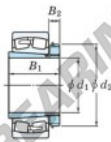

Spherical roller bearing 23030RZK-H3030-JTEKT - 23030RZK-H3030-JTEKT

<https://www.123bearing.eu/bearing-housing/roller-bearing/spherical/23030rzk-h3030-jtekt>

Boundary dimensions

Bearing No.	Boundary dimensions (mm)				Basic load ratings (kN)		Limiting speeds (min ⁻¹)	
	d1	D	B	r (max)	Cr	Cor	Grease lub.	Oil lub.
23030RZK-H3030	135	225	56	2.1	579	797	1900	2500

PRODUCT FEATURES

Brand	JTEKT
N° Ean13	3616060790910
Inside diameter	135 mm
Outside diameter	225 mm
Thickness	56 mm
Limiting speed	1900 rpm
Dynamic load	579 kN
Static load	797 kN
Packaging	1

contact@123bearing.eu