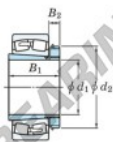

## Spherical roller bearing 23030RZK-H3030-JTEKT - 23030RZK-H3030-JTEKT

<https://www.123bearing.eu/bearing-housing/roller-bearing/spherical/23030rzk-h3030-jtekt>

Boundary dimensions

Bearing No.	Boundary dimensions (mm)				Basic load ratings (kN)		Limiting speeds (min <sup>-1</sup> )	
	d1	D	B	r (mm)	Cr	Cor	Grease lub.	Oil lub.
23030RZK-H3030	135	225	56	2.1	579	797	1900	2500

## PRODUCT FEATURES

Brand	JTEKT
N° Ean13	3616060790910
Inside diameter	135 mm
Outside diameter	225 mm
Thickness	56 mm
Limiting speed	1900 rpm
Dynamic load	579 kN
Static load	797 kN
Packaging	1

[contact@123bearing.eu](mailto:contact@123bearing.eu)