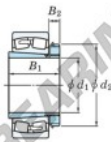

Spherical roller bearing 23030RZK-H3030-JTEKT - 23030RZK-H3030-JTEKT

<https://www.123bearing.eu/bearing-housing/roller-bearing/spherical/23030rzk-h3030-jtekt>

Boundary dimensions

| Bearing No. | Boundary dimensions (mm) | | | | Basic load ratings (kN) | | Limiting speeds (min ⁻¹) | |
|----------------|--------------------------|-----|----|---------|-------------------------|-----|--------------------------------------|----------|
| | d1 | D | B | r (max) | Cr | Cor | Grease lub. | Oil lub. |
| 23030RZK-H3030 | 135 | 225 | 56 | 2.1 | 579 | 797 | 1900 | 2500 |

PRODUCT FEATURES

| | |
|------------------|---------------|
| Brand | JTEKT |
| N° Ean13 | 3616060790910 |
| Inside diameter | 135 mm |
| Outside diameter | 225 mm |
| Thickness | 56 mm |
| Limiting speed | 1900 rpm |
| Dynamic load | 579 kN |
| Static load | 797 kN |
| Packaging | 1 |