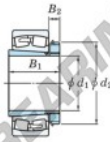

## Spherical roller bearing 23030RZK-H3030-JTEKT - 23030RZK-H3030-JTEKT

<https://www.123bearing.eu/bearing-housing/roller-bearing/spherical/23030rzk-h3030-jtekt>

Boundary dimensions

Bearing No.	Boundary dimensions (mm)				Basic load ratings (kN)		Limiting speeds (min <sup>-1</sup> )	
	d1	D	B	r (mm)	Cr	Cor	Grease lub.	Oil lub.
23030RZK-H3030	135	225	56	2.1	579	797	1900	2500

## PRODUCT FEATURES

Brand	JTEKT
N° Ean13	3616060790910
Inside diameter	135 mm
Outside diameter	225 mm
Thickness	56 mm
Limiting speed	1900 rpm
Dynamic load	579 kN
Static load	797 kN
Packaging	1

[contact@123bearing.eu](mailto:contact@123bearing.eu)