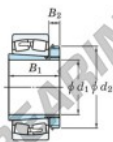

Spherical roller bearing 23030RZK-H3030-JTEKT - 23030RZK-H3030-JTEKT

<https://www.123bearing.eu/bearing-housing/roller-bearing/spherical/23030rzk-h3030-jtekt>

Boundary dimensions

Bearing No.	Boundary dimensions (mm)				Basic load ratings (kN)		Limiting speeds (min ⁻¹)	
	d1	D	B	r (max)	Cr	Cor	Grease lub.	Oil lub.
23030RZK-H3030	135	225	56	2.1	579	797	1900	2500

PRODUCT FEATURES

Brand	JTEKT
N° Ean13	3616060790910
Inside diameter	135 mm
Outside diameter	225 mm
Thickness	56 mm
Limiting speed	1900 rpm
Dynamic load	579 kN
Static load	797 kN
Packaging	1

contact@123bearing.eu