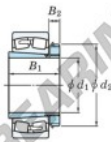

Spherical roller bearing 23030RZK-H3030-JTEKT - 23030RZK-H3030-JTEKT

<https://www.123bearing.eu/bearing-housing/roller-bearing/spherical/23030rzk-h3030-jtekt>

Boundary dimensions

Bearing No.	Boundary dimensions (mm)				Basic load ratings (kN)		Limiting speeds (min ⁻¹)	
	d1	D	B	r (mm)	Cr	Cor	Grease lub.	Oil lub.
23030RZK-H3030	135	225	56	2.1	579	797	1900	2500

PRODUCT FEATURES

Brand	JTEKT
N° Ean13	3616060790910
Inside diameter	135 mm
Outside diameter	225 mm
Thickness	56 mm
Limiting speed	1900 rpm
Dynamic load	579 kN
Static load	797 kN
Packaging	1

contact@123bearing.eu