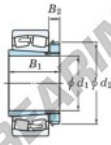

## Spherical roller bearing 23030RZK-H3030-JTEKT - 23030RZK-H3030-JTEKT

<https://www.123bearing.eu/bearing-housing/roller-bearing/spherical/23030rzk-h3030-jtekt>

Boundary dimensions

Bearing No.	Boundary dimensions (mm)				Basic load ratings (kN)		Limiting speeds (min <sup>-1</sup> )	
	d1	D	B	r (mm)	Cr	Cor	Grease lub.	Oil lub.
23030RZK-H3030	135	225	56	2.1	579	797	1900	2500

## PRODUCT FEATURES

Brand	JTEKT
N° Ean13	3616060790910
Inside diameter	135 mm
Outside diameter	225 mm
Thickness	56 mm
Limiting speed	1900 rpm
Dynamic load	579 kN
Static load	797 kN
Packaging	1

[contact@123bearing.eu](mailto:contact@123bearing.eu)