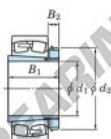

Spherical roller bearing 22230RZK-H3130-JTEKT - 22230RZK-H3130-JTEKT

<https://www.123bearing.eu/bearing-housing/roller-bearing/spherical/22230rzk-h3130-jtekt>

Boundary dimensions

Bearing No.	Boundary dimensions (mm)				Basic load ratings (kN)		Limiting speeds (min ⁻¹)	
	d1	d2	B	r (mm)	C _r	C _{0r}	Grease lub.	Oil lub.
22230RZK-H3130	135	270	73	3	1080	1200	1700	2200

PRODUCT FEATURES

Brand	JTEKT
N° Ean13	3616060790934
Inside diameter	135 mm
Outside diameter	270 mm
Thickness	73 mm
Limiting speed	1700 rpm
Dynamic load	1080 kN
Static load	1200 kN
Packaging	1

contact@123bearing.eu