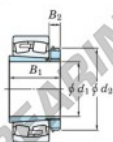

Spherical roller bearing 22234RK-H2334-JTEKT - 22234RK-H2334-JTEKT

<https://www.123bearing.eu/bearing-housing/roller-bearing/spherical/22234rk-h2334-jtekt>

Boundary dimensions

PRODUCT FEATURES

Brand	JTEKT
N° Ean13	3616060791115
Inside diameter	150 mm
Outside diameter	360 mm
Thickness	120 mm
Limiting speed	1000 rpm
Dynamic load	1830 kN
Static load	1920 kN
Packaging	1

contact@123bearing.eu

+33 359 36 04 90

CRT4 de Lesquin 60 Rue Du Haut De Sainghin 59273 Fretin FRANCE