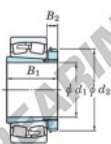

Spherical roller bearing 23036RZK-H3036-JTEKT - 23036RZK-H3036-JTEKT

<https://www.123bearing.eu/bearing-housing/roller-bearing/spherical/23036rzk-h3036-jtekt>

Boundary dimensions

Bearing No.	Boundary dimensions (mm)				Basic load ratings (kN)		Limiting speeds (min ⁻¹)	
	d1	D	B	r (mm)	Cr	C0r	Grease lub.	Oil lub.
23036RZK-H3036	160	280	74	2.1	966	1330	1500	1900

PRODUCT FEATURES

Brand	JTEKT
N° Ean13	3616060791146
Inside diameter	160 mm
Inside diameter	6.299" inch
Outside diameter	280 mm
Outside diameter	11.024" inch
Thickness	74 mm
Thickness	2.913" inch
Limiting speed	1500 rpm
Dynamic load	966 kN
Static load	1330 kN
Packaging	1