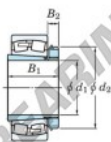

Spherical roller bearing 23136RK-H3136-JTEKT - 23136RK-H3136-JTEKT

<https://www.123bearing.eu/bearing-housing/roller-bearing/spherical/23136rk-h3136-jtekt>

Boundary dimensions

Bearing No.	Boundary dimensions (mm)			r (mm)	Basic load ratings (kN)		Limiting speeds (min ⁻¹)	
	d1	D	B		Cr	Cor	Grease lub.	Oil lub.
23136RK-H3136	160	300	96	3	1260	1800	1100	1500

PRODUCT FEATURES

Brand	JTEKT
N° Ean13	3616060791153
Inside diameter	160 mm
Outside diameter	300 mm
Thickness	96 mm
Limiting speed	1500 rpm
Dynamic load	1260 kN
Static load	1800 kN
Packaging	1

contact@123bearing.eu