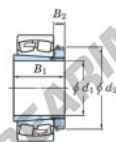

## Spherical roller bearing 22236RK-H3136-JTEKT - 22236RK-H3136-JTEKT

<https://www.123bearing.eu/bearing-housing/roller-bearing/spherical/22236rk-h3136-jtekt>

Boundary dimensions

Bearing No.	Boundary dimensions (mm)				Basic load ratings (kN)		Limiting speeds (min <sup>-1</sup> )	
	d1	B	B	r (mm)	C <sub>r</sub>	C <sub>0r</sub>	Grease lub.	Oil lub.
22236RK-H3136	160	320	86	4	1220	1450	1100	1400

## PRODUCT FEATURES

Brand	JTEKT
N° Ean13	3616060791177
Inside diameter	160 mm
Outside diameter	320 mm
Thickness	86 mm
Limiting speed	1100 rpm
Dynamic load	1220 kN
Static load	1450 kN
Packaging	1

[contact@123bearing.eu](mailto:contact@123bearing.eu)