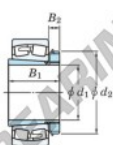

Spherical roller bearing 23236RRK-H2336-JTEKT - 23236RRK-H2336-JTEKT

<https://www.123bearing.eu/bearing-housing/roller-bearing/spherical/23236rrk-h2336-jtekt>

Boundary dimensions

Bearing No.	Boundary dimensions (mm)				Basic load ratings (kN)		Limiting speeds (min ⁻¹)	
	d1	D	B	r (mm)	Cr	C0r	Grease lub.	Oil lub.
23236RRK-H2336	160	320	112	4	1640	2100	1100	1400

PRODUCT FEATURES

Brand	JTEKT
N° Ean13	3616060791191
Inside diameter	160 mm
Outside diameter	320 mm
Thickness	112 mm
Limiting speed	1100 rpm
Dynamic load	1640 kN
Static load	2100 kN
Packaging	1

contact@123bearing.eu