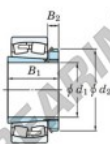

Spherical roller bearing 23236RHAK-H2336-JTEKT - 23236RHAK-H2336-JTEKT

<https://www.123bearing.eu/bearing-housing/roller-bearing/spherical/23236rhak-h2336-jtekt>

Boundary dimensions

Bearing No.	Boundary dimensions (mm)				Basic load ratings (kN)		Limiting speeds (min ⁻¹)	
	d1	B	B	Width	C _r	C _{0r}	Grease lub.	Oil lub.
23236RHAK-H2336	160	320	112	4	1660	2170	1100	1400

PRODUCT FEATURES

Brand	JTEKT
N° Ean13	3616060791207
Inside diameter	160 mm
Outside diameter	320 mm
Thickness	112 mm
Limiting speed	1100 rpm
Dynamic load	1660 kN
Static load	2170 kN
Packaging	1

contact@123bearing.eu