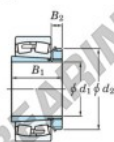

Spherical roller bearing 23038RHAK-H3038-JTEKT - 23038RHAK-H3038-JTEKT

<https://www.123bearing.eu/bearing-housing/roller-bearing/spherical/23038rhak-h3038-jtekt>

Boundary dimensions

Bearing No.	Housing dimensions (mm)				Basic load ratings (kN)		Limiting speeds (min ⁻¹)	
	d1	d	B	r (mm)	C _r	C _{0r}	Grease lub.	Oil lub.
23038RHAK-H3038	170	290	75	2.1	992	1430	1100	1500

PRODUCT FEATURES

Brand	JTEKT
N° Ean13	3616060791252
Inside diameter	170 mm
Outside diameter	290 mm
Thickness	75 mm
Limiting speed	1100 rpm
Dynamic load	992 kN
Static load	1430 kN
Packaging	1

contact@123bearing.eu