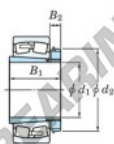

Spherical roller bearing 22238RK-H3138-JTEKT - 22238RK-H3138-JTEKT

<https://www.123bearing.eu/bearing-housing/roller-bearing/spherical/22238rk-h3138-jtekt>

Boundary dimensions

Bearing No.	Boundary dimensions (mm)				Basic load ratings (kN)		Limiting speeds (min ⁻¹)	
	d1	D	B	r (mm)	Cr	Cor	Grease lub.	Oil lub.
22238RK-H3138	170	340	92	4	1390	1730	1000	1300

PRODUCT FEATURES

Brand	JTEKT
N° Ean13	3616060791283
Inside diameter	170 mm
Outside diameter	340 mm
Thickness	92 mm
Limiting speed	1000 rpm
Dynamic load	1390 kN
Static load	1730 kN
Packaging	1

contact@123bearing.eu