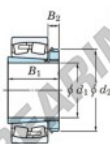

## Spherical roller bearing 22238RHAK-H3138-JTEKT - 22238RHAK-H3138-JTEKT

<https://www.123bearing.eu/bearing-housing/roller-bearing/spherical/22238rhak-h3138-jtekt>

Boundary dimensions

Bearing No.	Boundary dimensions (mm)				Basic load ratings (kN)		Limiting speeds (min. 1)	
	d1	B	B2	Cr	CO	Grease lub.	Oil lub.	
22238RHAK-H3138	170	340	92	1420	1770	1000	1300	

## PRODUCT FEATURES

Brand	JTEKT
N° Ean13	3616060791290
Inside diameter	170 mm
Outside diameter	340 mm
Thickness	92 mm
Limiting speed	1000 rpm
Dynamic load	1420 kN
Static load	1770 kN
Packaging	1

[contact@123bearing.eu](mailto:contact@123bearing.eu)