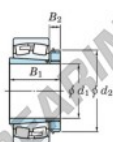

## Spherical roller bearing 23044RK-H3044-JTEKT - 23044RK-H3044-JTEKT

<https://www.123bearing.eu/bearing-housing/roller-bearing/spherical/23044rk-h3044-jtekt>

Boundary dimensions

Bearing No.	Boundary dimensions (mm)				Basic load ratings (kN)		Limiting speeds (min <sup>-1</sup> )	
	d1	D	B	r (mm)	C <sub>r</sub>	C <sub>0r</sub>	Grease lub.	Oil lub.
23044RK-H3044	200	340	90	3	1230	1890	940	1300

## PRODUCT FEATURES

Brand	JTEKT
N° Ean13	3616060791467
Inside diameter	200 mm
Inside diameter	7.874" inch
Outside diameter	340 mm
Outside diameter	13.386" inch
Thickness	90 mm
Thickness	3.543" inch
Limiting speed	940 rpm
Weight	1890 g
Dynamic load	1230 kN
Static load	1890 kN
Packaging	1