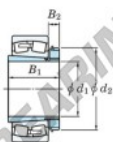

Spherical roller bearing 23144RK-H3144-JTEKT - 23144RK-H3144-JTEKT

<https://www.123bearing.eu/bearing-housing/roller-bearing/spherical/23144rk-h3144-jtekt>

Boundary dimensions

Bearing No.	Boundary dimensions (mm)				Basic load ratings (kN)		Limiting speeds (min ⁻¹)	
	d1	B	B2	r (mm)	Cr	Cor	Grease lub.	Oil lub.
23144RK-H3144	200	370	120	4	1810	2700	880	1200

PRODUCT FEATURES

Brand	JTEKT
N° Ean13	3616060791481
Inside diameter	200 mm
Outside diameter	370 mm
Thickness	120 mm
Limiting speed	1810 rpm
Weight	2700 g
Dynamic load	880 kN
Static load	1200 kN
Packaging	1