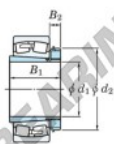

Spherical roller bearing 22244RHAK-H2344-JTEKT - 22244RHAK-H2344-JTEKT

<https://www.123bearing.eu/bearing-housing/roller-bearing/spherical/22244rhak-h2344-jtekt>

Boundary dimensions

Bearing No.	Boundary dimensions (mm)				Basic load ratings (kN)		Limiting speeds (min ⁻¹)	
	d1	D	B	(mm)	Cr	Cor	Grease lub.	Oil lub.
22244RHAK-H2344	200	460	145	5	2960	3470	730	970

PRODUCT FEATURES

Brand	JTEKT
N° Ean13	3616060791535
Inside diameter	200 mm
Outside diameter	460 mm
Thickness	145 mm
Limiting speed	970 rpm
Dynamic load	2960 kN
Static load	3470 kN
Packaging	1

contact@123bearing.eu