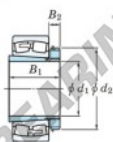

Spherical roller bearing 23148RHAK-H3148-JTEKT - 23148RHAK-H3148-JTEKT

<https://www.123bearing.eu/bearing-housing/roller-bearing/spherical/23148rhak-h3148-jtekt>

Boundary dimensions

PRODUCT FEATURES

Brand	JTEKT
N° Ean13	3616060791580
Inside diameter	220 mm
Outside diameter	400 mm
Thickness	128 mm
Limiting speed	790 rpm
Dynamic load	2270 kN
Static load	3200 kN
Packaging	1

contact@123bearing.eu

+33 359 36 04 90

CRT4 de Lesquin 60 Rue Du Haut De Sainghin 59273 Fretin FRANCE