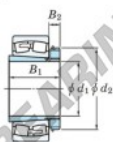

## Spherical roller bearing 23148RRK-H3148-JTEKT - 23148RRK-H3148-JTEKT

<https://www.123bearing.eu/bearing-housing/roller-bearing/spherical/23148rrk-h3148-jtekt>

Boundary dimensions

Bearing No.	Boundary dimensions (mm)				Basic load ratings (N)		Limiting speeds (min. 1)	
	d1	D	B	r/min	Cr	Cor	Grease lub.	Oil lub.
23148RRK-H3148	220	400	128	4	2270	3200	790	1000

### PRODUCT FEATURES

Brand	JTEKT
N° Ean13	3616060791597
Inside diameter	220 mm
Outside diameter	400 mm
Thickness	128 mm
Limiting speed	790 rpm
Dynamic load	2280 kN
Static load	3220 kN
Packaging	1

[contact@123bearing.eu](mailto:contact@123bearing.eu)