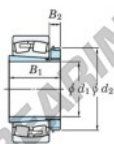

Spherical roller bearing 22248RK-H3148-JTEKT - 22248RK-H3148-JTEKT

<https://www.123bearing.eu/bearing-housing/roller-bearing/spherical/22248rk-h3148-jtekt>

Boundary dimensions

PRODUCT FEATURES

Brand	JTEKT
N° Ean13	3616060791603
Inside diameter	220 mm
Outside diameter	440 mm
Thickness	120 mm
Limiting speed	730 rpm
Dynamic load	2390 kN
Static load	2940 kN
Packaging	1

contact@123bearing.eu

+33 359 36 04 90

CRT4 de Lesquin 60 Rue Du Haut De Sainghin 59273 Fretin FRANCE