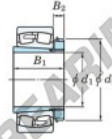

## 23052RHAK-H3052-JTEKT - 23052RHAK-H3052-JTEKT

<https://www.123bearing.eu/bearing-housing/roller-bearing/spherical/23052rhak-h3052-jtekt>

Boundary dimensions

Bearing No.	Boundary dimensions (mm)				Basic load ratings (kN)		Limiting speeds (min <sup>-1</sup> )	
	d <sub>1</sub>	d <sub>2</sub>	B	r (mm)	C <sub>r</sub>	C <sub>0r</sub>	Grease lub.	Oil lub.
23052RHAK-H3052	240	400	104	4	1850	2720	760	1000

## PRODUCT FEATURES

Brand	JTEKT
N° Ean13	3616060791689
Inside diameter	240 mm
Outside diameter	400 mm
Thickness	104 mm
Limiting speed	760 rpm
Dynamic load	1850 kN
Static load	2720 kN
Packaging	1

[contact@123bearing.eu](mailto:contact@123bearing.eu)