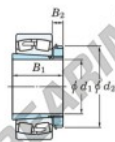

## Spherical roller bearing 23052RHAK-H3052-JTEKT - 23052RHAK-H3052-JTEKT

<https://www.123bearing.eu/bearing-housing/roller-bearing/spherical/23052rhak-h3052-jtekt>

Boundary dimensions

Bearing No.	Boundary dimensions (mm)				Basic load ratings (kN)		Limiting speeds (min. <sup>-1</sup> )	
	d1	B	B	r (mm)	Cr	Cor	Grease lub.	Oil lub.
23052RHAK-H3052	240	400	104	4	1850	2720	760	1000

## PRODUCT FEATURES

Brand	JTEKT
N° Ean13	3616060791689
Inside diameter	240 mm
Outside diameter	400 mm
Thickness	104 mm
Limiting speed	760 rpm
Dynamic load	1850 kN
Static load	2720 kN
Packaging	1

[contact@123bearing.eu](mailto:contact@123bearing.eu)