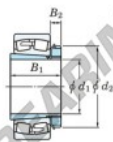

## Spherical roller bearing 23052RHAK-H3052-JTEKT - 23052RHAK-H3052-JTEKT

<https://www.123bearing.eu/bearing-housing/roller-bearing/spherical/23052rhak-h3052-jtekt>

Boundary dimensions

Bearing No.	Boundary dimensions (mm)				Basic load ratings (kN)		Limiting speeds (min <sup>-1</sup> )	
	d1	B	B	r (mm)	Cr	Cor	Grease lub.	Oil lub.
23052RHAK-H3052	240	400	104	4	1850	2720	760	1000

## PRODUCT FEATURES

Brand	JTEKT
N° Ean13	3616060791689
Inside diameter	240 mm
Outside diameter	400 mm
Thickness	104 mm
Limiting speed	760 rpm
Dynamic load	1850 kN
Static load	2720 kN
Packaging	1

[contact@123bearing.eu](mailto:contact@123bearing.eu)