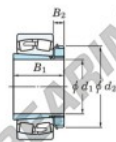

Spherical roller bearing 23052RHAK-H3052-JTEKT - 23052RHAK-H3052-JTEKT

<https://www.123bearing.eu/bearing-housing/roller-bearing/spherical/23052rhak-h3052-jtekt>

Boundary dimensions

Bearing No.	Boundary dimensions (mm)				Basic load ratings (kN)		Limiting speeds (min ⁻¹)	
	d1	B	B	r (mm)	Cr	Cor	Grease lub.	Oil lub.
23052RHAK-H3052	240	400	104	4	1850	2720	760	1000

PRODUCT FEATURES

Brand	JTEKT
N° Ean13	3616060791689
Inside diameter	240 mm
Outside diameter	400 mm
Thickness	104 mm
Limiting speed	760 rpm
Dynamic load	1850 kN
Static load	2720 kN
Packaging	1

contact@123bearing.eu