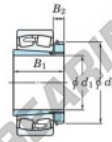

Spherical roller bearing

23052RHAK-H3052-JTEKT - 23052RHAK-H3052-JTEKT

<https://www.123bearing.eu/bearing-housing/roller-bearing/spherical/23052rhak-h3052-jtekt>

Boundary dimensions

Bearing No.	Boundary dimensions (mm)				Basic load ratings (kN)		Limiting speeds (min⁻¹)	
	d1	B	B	r (mm)	Cr	Cor	Grease lub.	Oil lub.
23052RHAK-H3052	240	400	104	4	1850	2720	760	1000

PRODUCT FEATURES

Brand	JTEKT
N° Ean13	3616060791689
Inside diameter	240 mm
Outside diameter	400 mm
Thickness	104 mm
Limiting speed	760 rpm
Dynamic load	1850 kN
Static load	2720 kN
Packaging	1

contact@123bearing.eu

+33 359 36 04 90

CRT4 de Lesquin 60 Rue Du Haut De Sainghin 59273 Fretin FRANCE