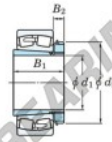

## 23052RHAK-H3052-JTEKT - 23052RHAK-H3052-JTEKT

<https://www.123bearing.eu/bearing-housing/roller-bearing/spherical/23052rhak-h3052-jtekt>

Boundary dimensions

Bearing No.	Boundary dimensions (mm)				Basic load ratings (kN)		Limiting speeds (min. <sup>-1</sup> )	
	d <sub>1</sub>	B	B <sub>1</sub>	r (mm)	C <sub>r</sub>	C <sub>0r</sub>	Grease lub.	Oil lub.
23052RHAK-H3052	240	400	104	4	1850	2720	760	1000

## PRODUCT FEATURES

Brand	JTEKT
N° Ean13	3616060791689
Inside diameter	240 mm
Outside diameter	400 mm
Thickness	104 mm
Limiting speed	760 rpm
Dynamic load	1850 kN
Static load	2720 kN
Packaging	1

[contact@123bearing.eu](mailto:contact@123bearing.eu)