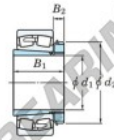

Spherical roller bearing

23052RHAK-H3052-JTEKT - 23052RHAK-H3052-JTEKT

<https://www.123bearing.eu/bearing-housing/roller-bearing/spherical/23052rhak-h3052-jtekt>

Boundary dimensions

Bearing No.	Boundary dimensions (mm)				Basic load ratings (kN)		Limiting speeds (min⁻¹)	
	d1	B	B	r (mm)	Cr	Cor	Grease lub.	Oil lub.
23052RHAK-H3052	240	400	104	4	1850	2720	760	1000

PRODUCT FEATURES

Brand	JTEKT
N° Ean13	3616060791689
Inside diameter	240 mm
Outside diameter	400 mm
Thickness	104 mm
Limiting speed	760 rpm
Dynamic load	1850 kN
Static load	2720 kN
Packaging	1

contact@123bearing.eu

+33 359 36 04 90

CRT4 de Lesquin 60 Rue Du Haut De Sainghin 59273 Fretin FRANCE