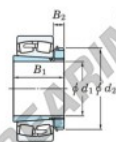

Spherical roller bearing 23052RHAK-H3052-JTEKT - 23052RHAK-H3052-JTEKT

<https://www.123bearing.eu/bearing-housing/roller-bearing/spherical/23052rhak-h3052-jtekt>

Boundary dimensions

Bearing No.	Boundary dimensions (mm)				Basic load ratings (kN)		Limiting speeds (min ⁻¹)	
	d1	B	B	r (mm)	Cr	Cor	Grease lub.	Oil lub.
23052RHAK-H3052	240	400	104	4	1850	2720	760	1000

PRODUCT FEATURES

Brand	JTEKT
N° Ean13	3616060791689
Inside diameter	240 mm
Outside diameter	400 mm
Thickness	104 mm
Limiting speed	760 rpm
Dynamic load	1850 kN
Static load	2720 kN
Packaging	1

contact@123bearing.eu