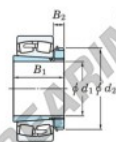

## Spherical roller bearing 23052RHAK-H3052-JTEKT - 23052RHAK-H3052-JTEKT

<https://www.123bearing.eu/bearing-housing/roller-bearing/spherical/23052rhak-h3052-jtekt>

Boundary dimensions

Bearing No.	Boundary dimensions (mm)				Basic load ratings (kN)		Limiting speeds (min. <sup>-1</sup> )	
	d1	B	B	r (mm)	Cr	Cor	Grease lub.	Oil lub.
23052RHAK-H3052	240	400	104	4	1850	2720	760	1000

## PRODUCT FEATURES

Brand	JTEKT
N° Ean13	3616060791689
Inside diameter	240 mm
Outside diameter	400 mm
Thickness	104 mm
Limiting speed	760 rpm
Dynamic load	1850 kN
Static load	2720 kN
Packaging	1

[contact@123bearing.eu](mailto:contact@123bearing.eu)