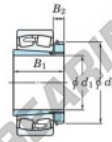

Spherical roller bearing

23052RHAK-H3052-JTEKT - 23052RHAK-H3052-JTEKT

<https://www.123bearing.eu/bearing-housing/roller-bearing/spherical/23052rhak-h3052-jtekt>

Boundary dimensions

Bearing No.	Boundary dimensions (mm)				Basic load ratings (kN)		Limiting speeds (min ⁻¹)	
	d1	B	B	r (mm)	Cr	Cor	Grease lub.	Oil lub.
23052RHAK-H3052	240	400	104	4	1850	2720	760	1000

PRODUCT FEATURES

Brand	JTEKT
N° Ean13	3616060791689
Inside diameter	240 mm
Outside diameter	400 mm
Thickness	104 mm
Limiting speed	760 rpm
Dynamic load	1850 kN
Static load	2720 kN
Packaging	1

contact@123bearing.eu