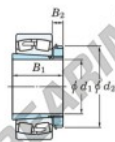

Spherical roller bearing 23052RHAK-H3052-JTEKT - 23052RHAK-H3052-JTEKT

<https://www.123bearing.eu/bearing-housing/roller-bearing/spherical/23052rhak-h3052-jtekt>

Boundary dimensions

Bearing No.	Boundary dimensions (mm)				Basic load ratings (kN)		Limiting speeds (min ⁻¹)	
	d1	B	B	r (mm)	Cr	Cor	Grease lub.	Oil lub.
23052RHAK-H3052	240	400	104	4	1850	2720	760	1000

PRODUCT FEATURES

Brand	JTEKT
N° Ean13	3616060791689
Inside diameter	240 mm
Outside diameter	400 mm
Thickness	104 mm
Limiting speed	760 rpm
Dynamic load	1850 kN
Static load	2720 kN
Packaging	1

contact@123bearing.eu