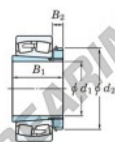

## Spherical roller bearing 23052RHAK-H3052-JTEKT - 23052RHAK-H3052-JTEKT

<https://www.123bearing.eu/bearing-housing/roller-bearing/spherical/23052rhak-h3052-jtekt>

Boundary dimensions

Bearing No.	Boundary dimensions (mm)				Basic load ratings (kN)		Limiting speeds (min. <sup>-1</sup> )	
	d1	B	B	r (mm)	Cr	Cor	Grease lub.	Oil lub.
23052RHAK-H3052	240	400	104	4	1850	2720	760	1000

## PRODUCT FEATURES

Brand	JTEKT
N° Ean13	3616060791689
Inside diameter	240 mm
Outside diameter	400 mm
Thickness	104 mm
Limiting speed	760 rpm
Dynamic load	1850 kN
Static load	2720 kN
Packaging	1

[contact@123bearing.eu](mailto:contact@123bearing.eu)