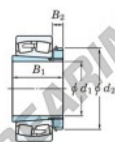

Spherical roller bearing 23052RHAK-H3052-JTEKT - 23052RHAK-H3052-JTEKT

<https://www.123bearing.eu/bearing-housing/roller-bearing/spherical/23052rhak-h3052-jtekt>

Boundary dimensions

Bearing No.	Boundary dimensions (mm)				Basic load ratings (kN)		Limiting speeds (min ⁻¹)	
	d1	B	B	r (mm)	Cr	Cor	Grease lub.	Oil lub.
23052RHAK-H3052	240	400	104	4	1850	2720	760	1000

PRODUCT FEATURES

Brand	JTEKT
N° Ean13	3616060791689
Inside diameter	240 mm
Outside diameter	400 mm
Thickness	104 mm
Limiting speed	760 rpm
Dynamic load	1850 kN
Static load	2720 kN
Packaging	1

contact@123bearing.eu