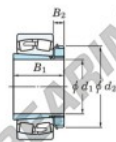

## Spherical roller bearing 23052RHAK-H3052-JTEKT - 23052RHAK-H3052-JTEKT

<https://www.123bearing.eu/bearing-housing/roller-bearing/spherical/23052rhak-h3052-jtekt>

Boundary dimensions

Bearing No.	Boundary dimensions (mm)				Basic load ratings (kN)		Limiting speeds (min <sup>-1</sup> )	
	d1	d2	B	r (mm)	Cr	Cor	Grease lub.	Oil lub.
23052RHAK-H3052	240	400	104	4	1850	2720	760	1000

## PRODUCT FEATURES

Brand	JTEKT
N° Ean13	3616060791689
Inside diameter	240 mm
Outside diameter	400 mm
Thickness	104 mm
Limiting speed	760 rpm
Dynamic load	1850 kN
Static load	2720 kN
Packaging	1

[contact@123bearing.eu](mailto:contact@123bearing.eu)