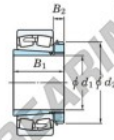

Spherical roller bearing

23052RHAK-H3052-JTEKT - 23052RHAK-H3052-JTEKT

<https://www.123bearing.eu/bearing-housing/roller-bearing/spherical/23052rhak-h3052-jtekt>

Boundary dimensions

Bearing No.	Boundary dimensions (mm)				Basic load ratings (kN)		Limiting speeds (min. ⁻¹)	
	d1	B	B	r (mm)	Cr	Cor	Grease lub.	Oil lub.
23052RHAK-H3052	240	400	104	4	1850	2720	760	1000

PRODUCT FEATURES

Brand	JTEKT
N° Ean13	3616060791689
Inside diameter	240 mm
Outside diameter	400 mm
Thickness	104 mm
Limiting speed	760 rpm
Dynamic load	1850 kN
Static load	2720 kN
Packaging	1

contact@123bearing.eu