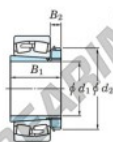

Spherical roller bearing 23052RHAK-H3052-JTEKT - 23052RHAK-H3052-JTEKT

<https://www.123bearing.eu/bearing-housing/roller-bearing/spherical/23052rhak-h3052-jtekt>

Boundary dimensions

Bearing No.	Boundary dimensions (mm)				Basic load ratings (kN)		Limiting speeds (min. ⁻¹)	
	d1	B	B	r (mm)	Cr	Cor	Grease lub.	Oil lub.
23052RHAK-H3052	240	400	104	4	1850	2720	760	1000

PRODUCT FEATURES

Brand	JTEKT
N° Ean13	3616060791689
Inside diameter	240 mm
Outside diameter	400 mm
Thickness	104 mm
Limiting speed	760 rpm
Dynamic load	1850 kN
Static load	2720 kN
Packaging	1

contact@123bearing.eu