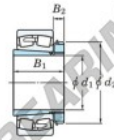

Spherical roller bearing

23052RHAK-H3052-JTEKT - 23052RHAK-H3052-JTEKT

<https://www.123bearing.eu/bearing-housing/roller-bearing/spherical/23052rhak-h3052-jtekt>

Boundary dimensions

Bearing No.	Boundary dimensions (mm)				Basic load ratings (kN)		Limiting speeds (min ⁻¹)	
	d1	B	B	r (mm)	Cr	Cor	Grease lub.	Oil lub.
23052RHAK-H3052	240	400	104	4	1850	2720	760	1000

PRODUCT FEATURES

Brand	JTEKT
N° Ean13	3616060791689
Inside diameter	240 mm
Outside diameter	400 mm
Thickness	104 mm
Limiting speed	760 rpm
Dynamic load	1850 kN
Static load	2720 kN
Packaging	1

contact@123bearing.eu