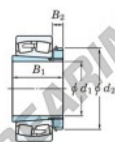

## Spherical roller bearing 23052RHAK-H3052-JTEKT - 23052RHAK-H3052-JTEKT

<https://www.123bearing.eu/bearing-housing/roller-bearing/spherical/23052rhak-h3052-jtekt>

Boundary dimensions

Bearing No.	Boundary dimensions (mm)				Basic load ratings (kN)		Limiting speeds (min <sup>-1</sup> )	
	d1	B	B	r (mm)	Cr	Cor	Grease lub.	Oil lub.
23052RHAK-H3052	240	400	104	4	1850	2720	760	1000

## PRODUCT FEATURES

Brand	JTEKT
N° Ean13	3616060791689
Inside diameter	240 mm
Outside diameter	400 mm
Thickness	104 mm
Limiting speed	760 rpm
Dynamic load	1850 kN
Static load	2720 kN
Packaging	1

[contact@123bearing.eu](mailto:contact@123bearing.eu)