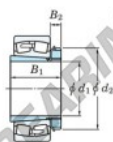

Spherical roller bearing 23052RHAK-H3052-JTEKT - 23052RHAK-H3052-JTEKT

<https://www.123bearing.eu/bearing-housing/roller-bearing/spherical/23052rhak-h3052-jtekt>

Boundary dimensions

Bearing No.	Boundary dimensions (mm)				Basic load ratings (kN)		Limiting speeds (min ⁻¹)	
	d1	B	B	r (mm)	Cr	Cor	Grease lub.	Oil lub.
23052RHAK-H3052	240	400	104	4	1850	2720	760	1000

PRODUCT FEATURES

Brand	JTEKT
N° Ean13	3616060791689
Inside diameter	240 mm
Outside diameter	400 mm
Thickness	104 mm
Limiting speed	760 rpm
Dynamic load	1850 kN
Static load	2720 kN
Packaging	1

contact@123bearing.eu