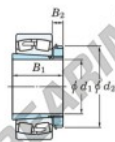

Spherical roller bearing 23052RHAK-H3052-JTEKT - 23052RHAK-H3052-JTEKT

<https://www.123bearing.eu/bearing-housing/roller-bearing/spherical/23052rhak-h3052-jtekt>

Boundary dimensions

Bearing No.	Boundary dimensions (mm)				Basic load ratings (kN)		Limiting speeds (min. ⁻¹)	
	d1	d2	B	r (mm)	Cr	Cor	Grease lub.	Oil lub.
23052RHAK-H3052	240	400	104	4	1850	2720	760	1000

PRODUCT FEATURES

Brand	JTEKT
N° Ean13	3616060791689
Inside diameter	240 mm
Outside diameter	400 mm
Thickness	104 mm
Limiting speed	760 rpm
Dynamic load	1850 kN
Static load	2720 kN
Packaging	1

contact@123bearing.eu