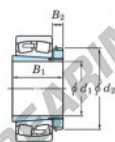

Spherical roller bearing 23052RHAK-H3052-JTEKT - 23052RHAK-H3052-JTEKT

<https://www.123bearing.eu/bearing-housing/roller-bearing/spherical/23052rhak-h3052-jtekt>

Boundary dimensions

Bearing No.	Boundary dimensions (mm)				Basic load ratings (kN)		Limiting speeds (min. ⁻¹)	
	d1	B	B	r (mm)	Cr	Cor	Grease lub.	Oil lub.
23052RHAK-H3052	240	400	104	4	1850	2720	760	1000

PRODUCT FEATURES

Brand	JTEKT
N° Ean13	3616060791689
Inside diameter	240 mm
Outside diameter	400 mm
Thickness	104 mm
Limiting speed	760 rpm
Dynamic load	1850 kN
Static load	2720 kN
Packaging	1

contact@123bearing.eu