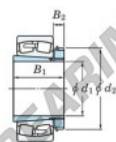

Spherical roller bearing 23052RHAK-H3052-JTEKT - 23052RHAK-H3052-JTEKT

<https://www.123bearing.eu/bearing-housing/roller-bearing/spherical/23052rhak-h3052-jtekt>

Boundary dimensions

| Bearing No. | Boundary dimensions (mm) | | | | Basic load ratings (kN) | | Limiting speeds (min ⁻¹) | |
|-----------------|--------------------------|-----|-----|--------|-------------------------|------|--------------------------------------|----------|
| | d1 | B | B | r (mm) | Cr | Cor | Grease lub. | Oil lub. |
| 23052RHAK-H3052 | 240 | 400 | 104 | 4 | 1850 | 2720 | 760 | 1000 |

PRODUCT FEATURES

| | |
|------------------|---------------|
| Brand | JTEKT |
| N° Ean13 | 3616060791689 |
| Inside diameter | 240 mm |
| Outside diameter | 400 mm |
| Thickness | 104 mm |
| Limiting speed | 760 rpm |
| Dynamic load | 1850 kN |
| Static load | 2720 kN |
| Packaging | 1 |